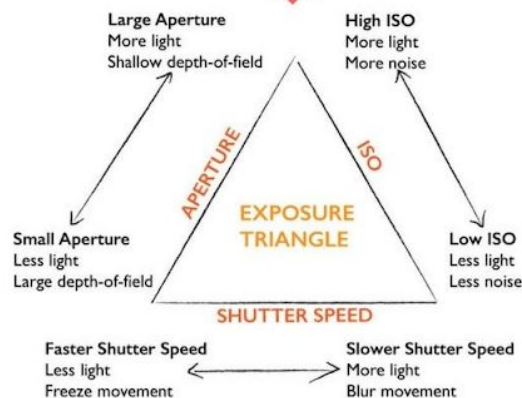

Exposure Cheat Sheet

Master Aperture, Shutter speed & ISO

HOW APERTURE AFFECTS DEPTH-OF-FIELD & LIGHT?

HOW SHUTTER SPEED AFFECTS MOVEMENT & LIGHT?

HOW ISO AFFECTS NOISE & LIGHT?

PUTTING IT ALL TOGETHER: THE EXPOSURE TRIANGLE