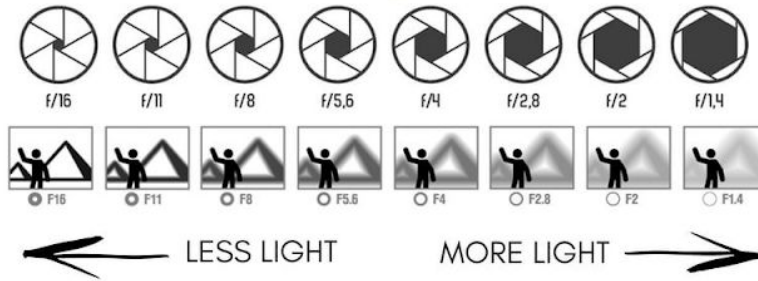

Exposure Cheat Sheet

Master Aperture, Shutter speed & ISO

HOW APERTURE AFFECTS DEPTH-OF-FIELD & LIGHT?

HOW SHUTTER SPEED AFFECTS MOVEMENT & LIGHT?

HOW ISO AFFECTS NOISE & LIGHT?

PUTTING IT ALL TOGETHER: THE EXPOSURE TRIANGLE