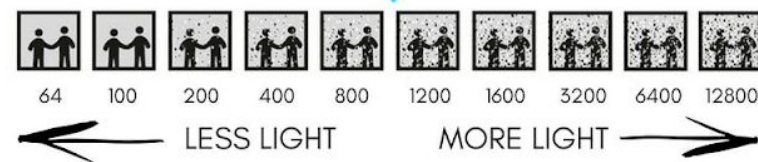

Exposure Cheat Sheet

Master Aperture, Shutter speed & ISO

HOW APERTURE AFFECTS DEPTH-OF-FIELD & LIGHT?

HOW SHUTTER SPEED AFFECTS MOVEMENT & LIGHT?

HOW ISO AFFECTS NOISE & LIGHT?

PUTTING IT ALL TOGETHER: THE EXPOSURE TRIANGLE